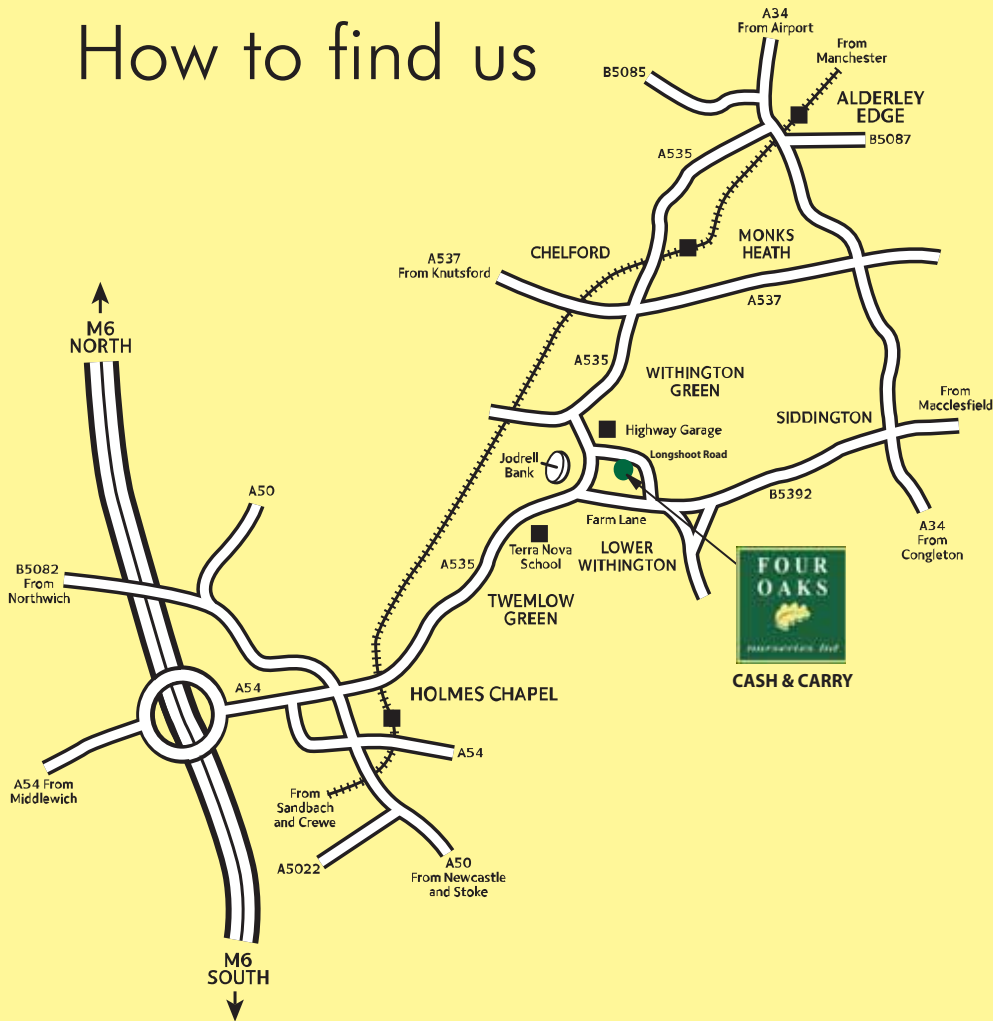

How to find us

Cash & Carry

Tel: **01477 571797** Fax: 01477 571314
Email: cashcarry@fouroaks-nurseries.co.uk
Website: www.fouroaks-nurseries.co.uk

Nurseries

Tel: **01477 571392** Fax: 01477 571314
Email: simong@fouroaks-nurseries.co.uk

FOUR OAKS CASH & CARRY

Longshoot Road, Lower Withington, Macclesfield, SK11 9DX.

Week Number Calendar 2010

	January					February				March							
Week No	53	1	2	3	4	5	6	7	8	9	10	11	12	13			
Mon		4	11	18	25	1	8	15	22	1	8	15	22	29			
Tues		5	12	19	26	2	9	16	23	2	9	16	23	30			
Wed		6	13	20	27	3	10	17	24	3	10	17	24	31			
Thurs		7	14	21	28	4	11	18	25	4	11	18	25				
Fri	1	8	15	22	29	5	12	19	26	5	12	19	26				
Sat	2	9	16	23	30	6	13	20	27	6	13	20	27				
Sun	3	10	17	24	31	7	14	21	28	7	14	21	28				
	April					May					June						
Week No	13	14	15	16	17	17	18	19	20	21	22	22	23	24	25	26	
Mon		5	12	19	26	3	10	17	24	31		7	14	21	28		
Tues		6	13	20	27	4	11	18	25		1	8	15	22	29		
Wed		7	14	21	28	5	12	19	26		2	9	16	23	30		
Thurs		1	8	15	22	6	13	20	27		3	10	17	24			
Fri	2	9	16	23	30	7	14	21	28		4	11	18	25			
Sat	3	10	17	24		1	8	15	22	29	5	12	19	26			
Sun	4	11	18	25		2	9	16	23	30	6	13	20	27			
	July					August					September						
Week No	26	27	28	29	30	30	31	32	33	34	35	35	36	37	38	39	
Mon		5	12	19	26		2	9	16	23	30		6	13	20	27	
Tues		6	1	20	27		3	10	17	24	31		7	14	21	28	
Wed		7	14	21	28		4	11	18	25		1	8	15	22	29	
Thurs		1	8	15	22	29		5	12	19	26		2	9	16	23	30
Fri	2	9	16	23	30			6	13	20	27		3	10	17	24	
Sat	3	10	17	24	31			7	14	21	28		4	11	18	25	
Sun	4	11	18	25			1	8	15	22	29		5	12	19	26	
	October					November					December						
Week No	39	40	41	42	43	44	45	46	47	48	48	49	50	51	52		
Mon		4	11	18	25		1	8	15	22	29		6	13	20	27	
Tues		5	12	19	26		2	9	16	23	30		7	14	21	28	
Wed		6	13	20	27		3	10	17	24		1	8	15	22	29	
Thurs		7	14	21	28		4	11	18	25		2	9	16	23	30	
Fri	1	8	15	22	29		5	12	19	26		3	10	17	24	31	
Sat	2	9	16	23	30		6	13	20	27		4	11	18	25		
Sun	3	10	17	24	31		7	14	21	28		5	12	19	26		

■ Cash & Carry Open Days
■ Four Oaks Trade Show
■ Key bank Holidays