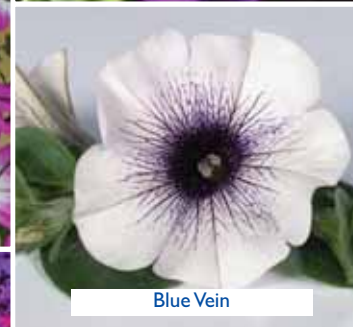

Blue Bicolour

Magenta Bicolour in Pot

Deep Blue

Magenta

Magenta Bicolour

Violet Bicolour

Senetti outside in April

Surfinia®

Trays of 84

Weeks 6-20

Blood Red Eye

Giant Purple

top seller

Blue

Purple Picotee

Blue Vein