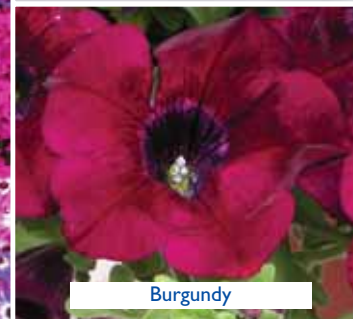

Blue Vein

Burgundy