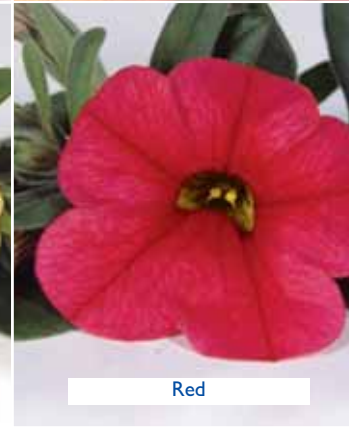

# Calibrachoa (Million Bells)

Trays of 84

Weeks 6-20

Cherry

Crackling Fire

Golden Terracotta

Lemon

Red

Salsa

Trailing Blue

Trailing Fuchsia

Trailing Ice White

Trailing Pink

Trailing Star Blue